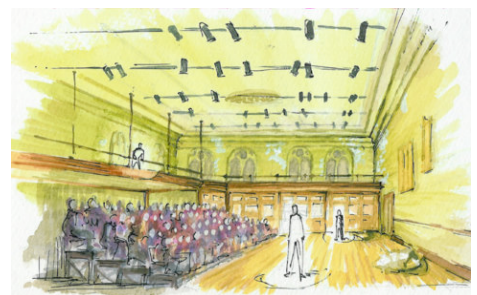

Contact Terry or Michael at: 718.488.9233

rentals@irondale.org
85 South Oxford Street
Brooklyn, NY 11217