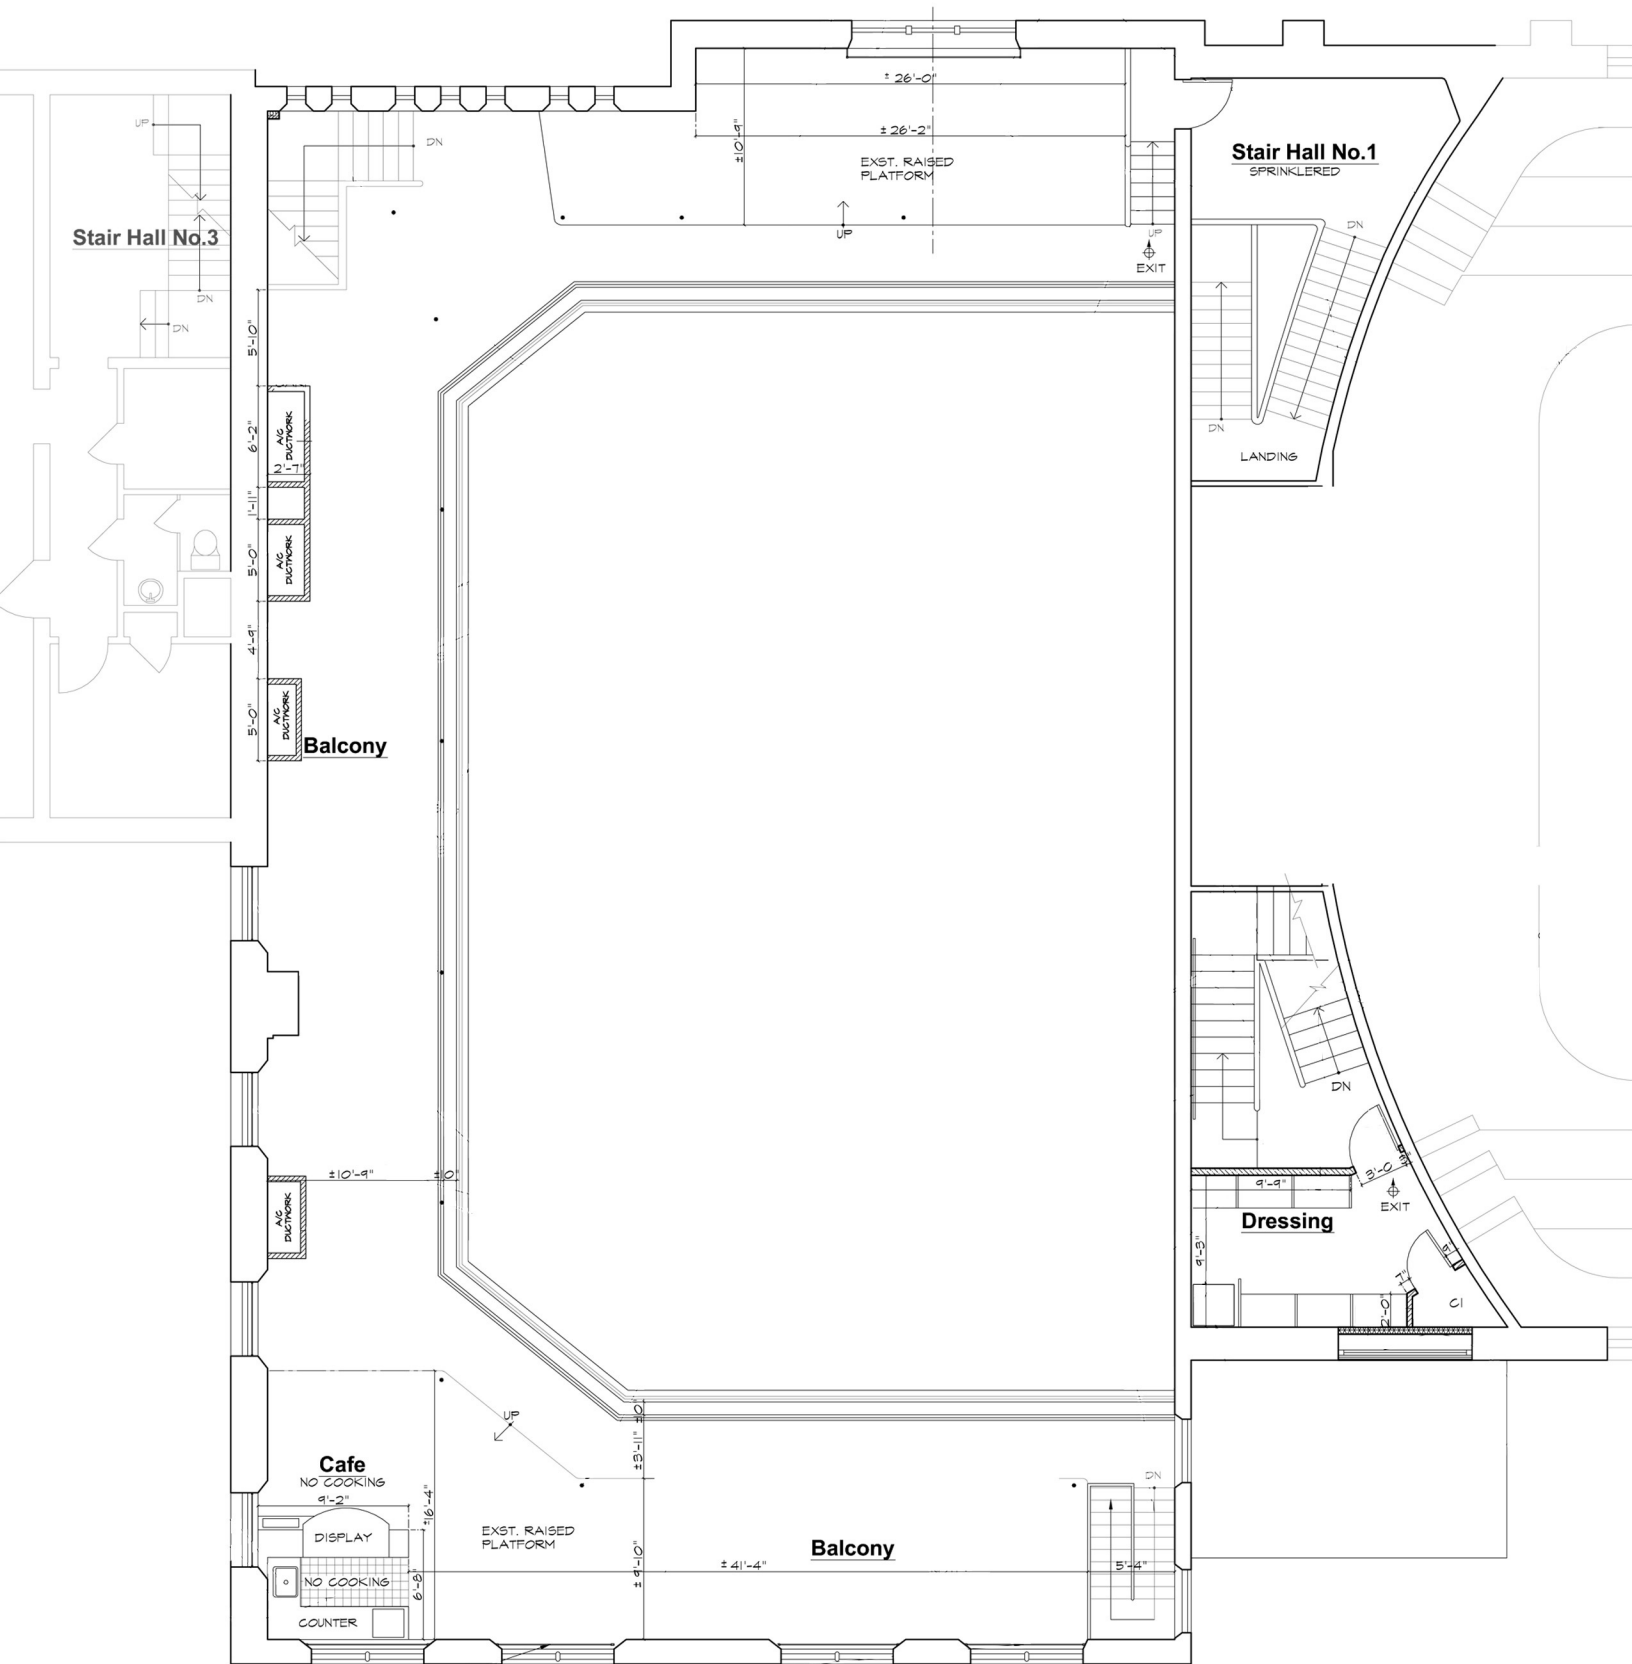

Mezzanine Level