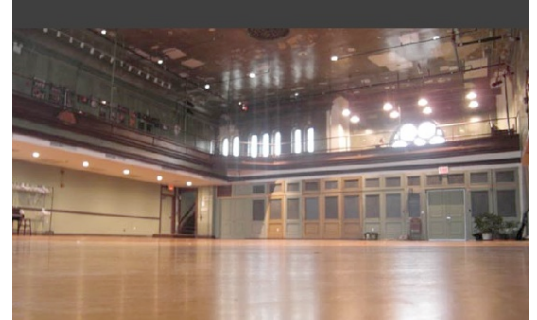

Theatrical Space Rental Opportunity in New York's Hottest Arts District

Come to Brooklyn, New York and the Irondale Center. New York's famous borough is gaining renown worldwide as a cultural center. The Irondale Center opened in September 2008 among a critical mass of arts organizations that has taken root in the neighborhood around BAM, the Brooklyn Academy of Music.

Recently featured in the New York Times for its production of *alice... Alice... ALICE*, and soon to host a four week run of EPIC Theater's Production of Sarah Ruhl's *Passion Play*, the Center has hosted, presented or produced over 150 events since it opened. This is a one-of-a-kind theatrical venue; rich in history and atmosphere. The space itself offers inventive directors and designers a magnificent and even majestic palette on which to set work.

Here are some of our space's special features:

- * 3700 sf. space with a 28 ft. ceiling, and a 1900 sf. balcony on three sides
- * More than 150 lighting instruments and corresponding equipment on a grid system
- * Full sound system with both theatrical and musical capabilities, microphones, monitors
- * Three on-site projectors
- * 2 Dressing Rooms for artists (1 has full bath)
- * Administrative space for visiting companies
- * Black and white scrims, heavy white cyclorama, and a moveable curtain-track system